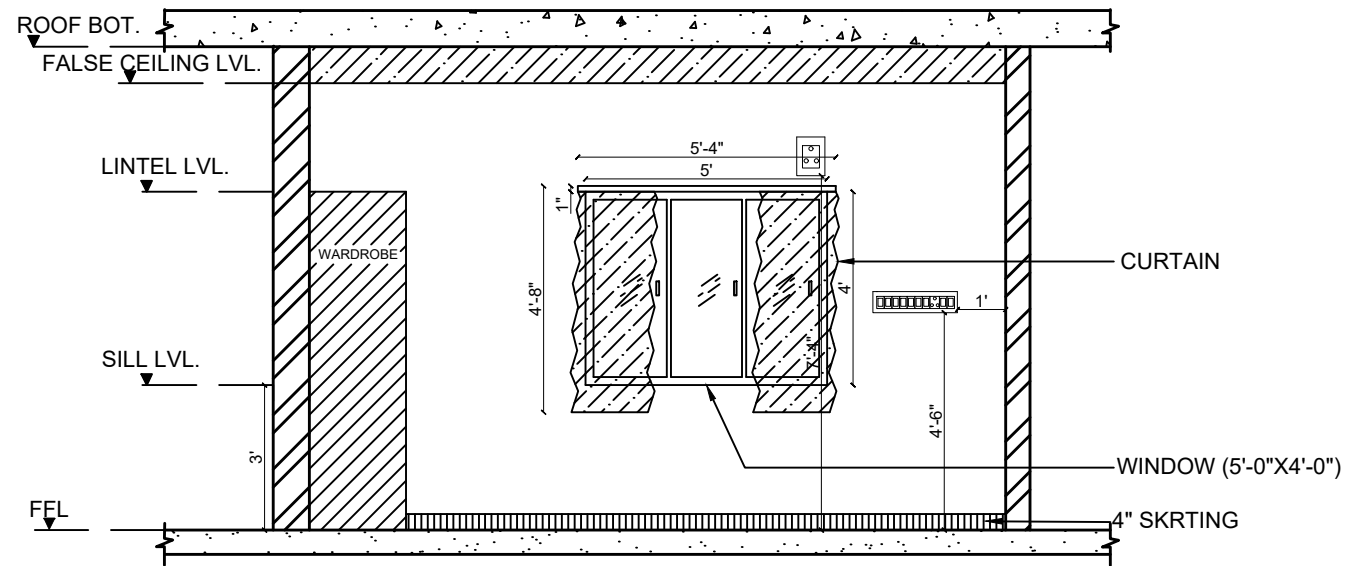

LEGANDS:

- OPENING OF SLIDING DOOR
- WOOD GRAIN LAMINATE VENEER FINISH (MERINO LAMINATES)
- ▨ CORN YELLOW ELEGANT GLOSSY FINISH (MERINO LAMINATES)

FLOOR AREA:  
PROPOSED PLAN AT PLACE CHENNAI  
NAME: HARI PRASAD D  
CLIENT:  
REGISTRATION NO.:  
YEAR: 2019  
MODULE NAME:  
ALL DIMENSIONS ARE IN FEET AND INCHES

WALL-C

WALL-D

WALL-B

WALL-A