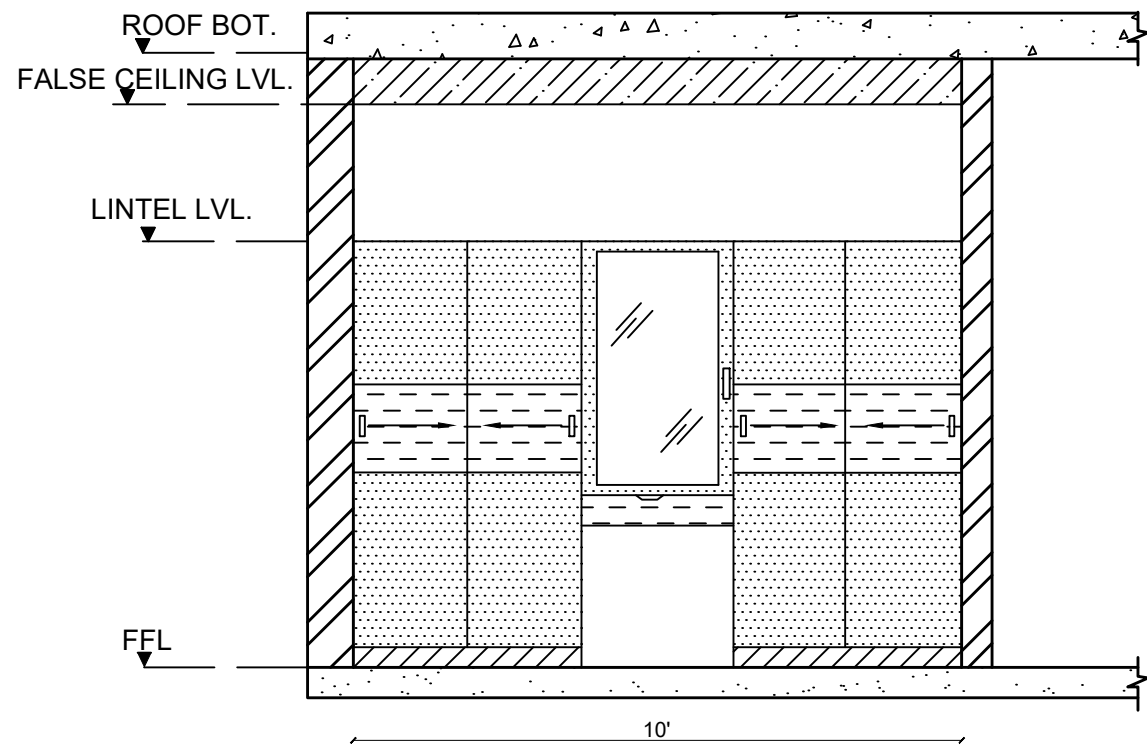

LEGANDS:

- OPENING OF SLIDING DOOR
- WOOD GRAIN LAMINATE VENEER FINISH (MERINO LAMINATES)
- ▨ CORN YELLOW ELEGANT GLOSSY FINISH (MERINO LAMINATES)

FLOOR AREA:  
PROPOSED PLAN AT PLACE CHENNAI  
NAME: HARI PRASAD D  
CLIENT:  
REGISTRATION NO.:  
YEAR: 2019  
MODULE NAME:  
ALL DIMENSIONS ARE IN FEET AND INCHES

WALL-C

WALL-D

WALL-B

WALL-A