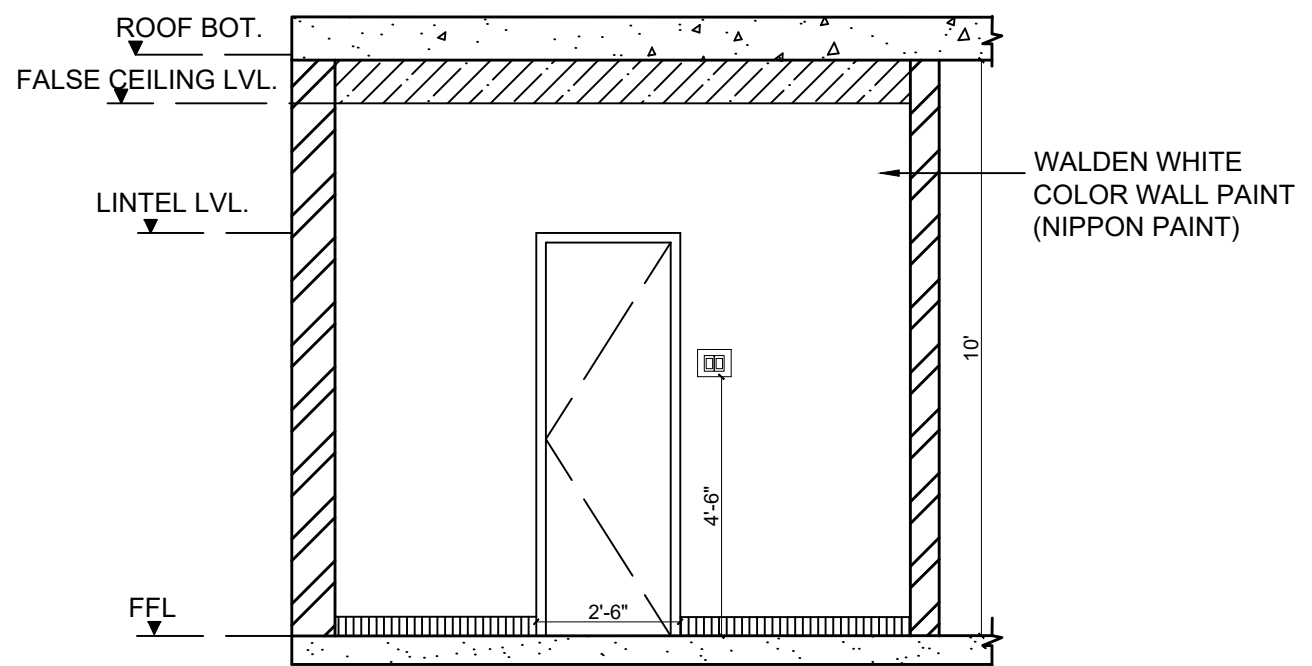

WALL-A

INTERNAL WALL ELEVATION

REMARKS	SCALE	07(D)

PRODUCED BY AN AUTODESK STUDENT VERSION

PRODUCED BY AN AUTODESK STUDENT VERSION