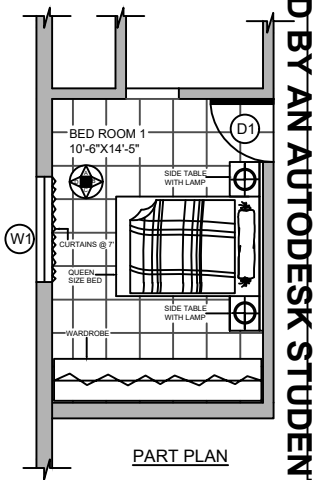

LEGANDS:

- OPENING OF SLIDING DOOR
- WOOD GRAIN LAMINATE VENEER FINISH (MERINO LAMINATES)
- ▨ CORN YELLOW ELEGANT GLOSSY FINISH (MERINO LAMINATES)

FLOOR AREA:  
PROPOSED PLAN AT PLACE CHENNAI  
NAME: HARI PRASAD D  
CLIENT:  
REGISTRATION NO.:  
YEAR: 2019  
MODULE NAME:  
ALL DIMENSIONS ARE IN FEET AND INCHES

WALL-C

WALL-D

WALL-B

WALL-A