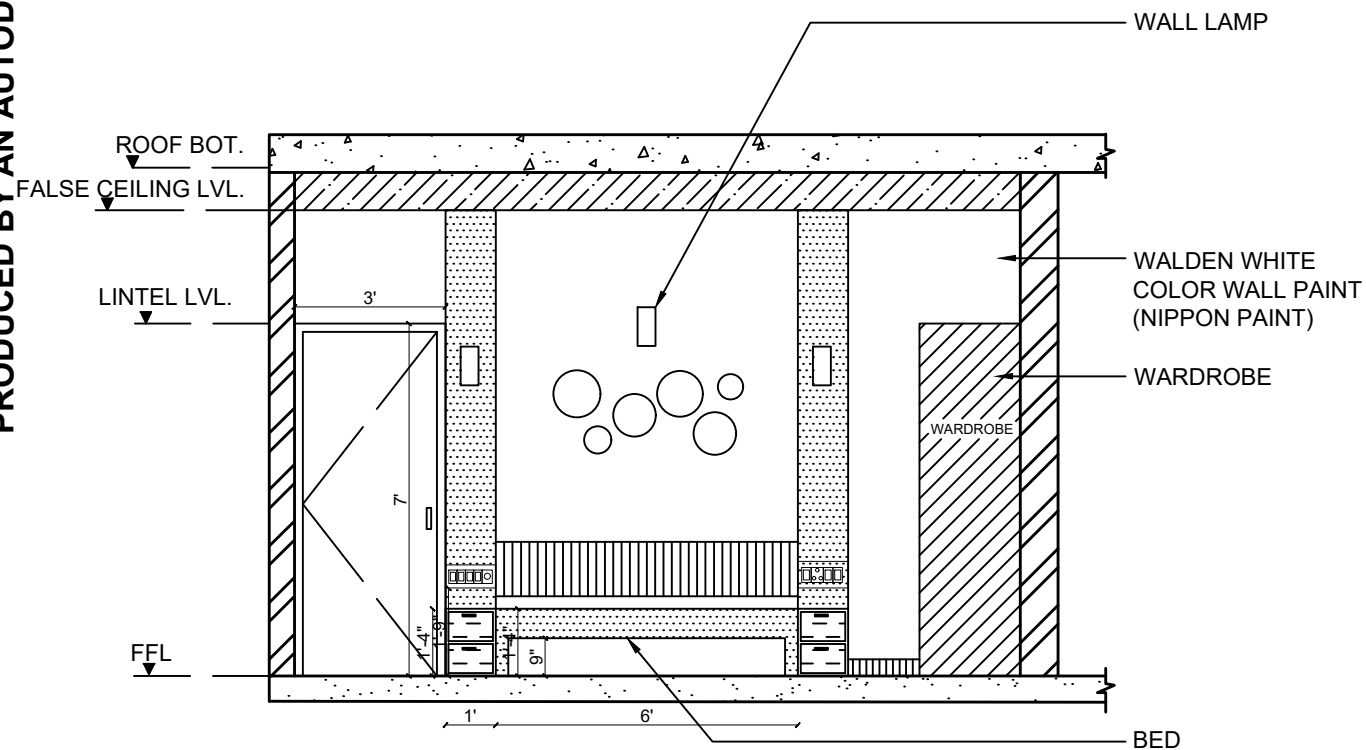

LEGANDS:

- OPENING OF SLIDING DOOR
- WOOD GRAIN LAMINATE VENEER FINISH (MERINO LAMINATES)
- ▨ CORN YELLOW ELEGANT GLOSSY FINISH (MERINO LAMINATES)

FLOOR AREA:  
PROPOSED PLAN AT PLACE CHENNAI  
NAME: HARI PRASAD D  
CLIENT:  
REGISTRATION NO.:  
YEAR: 2019  
MODULE NAME:  
ALL DIMENSIONS ARE IN FEET AND INCHES

WALL-C

WALL-D

WALL-B

WALL-A