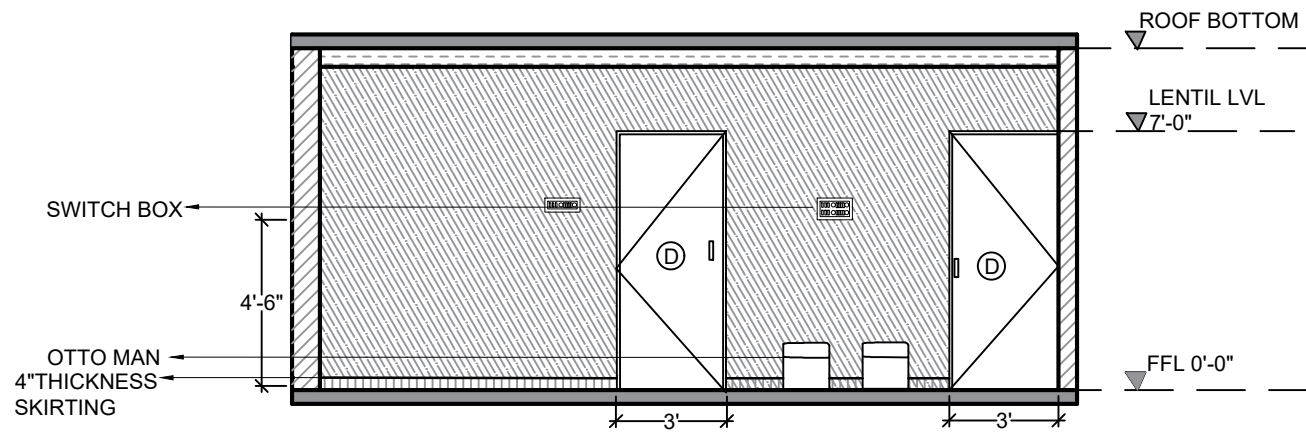

Floor Area : 1874 Sq.Ft

Proposed design at place NAMAKKAL

Client :

Name :SAMPREETHI.S

Registration No. :18PG01012

Year :2019

Module Name :RESIDENCE

ALL DIMENSIONS IN FEET AND INCHES

SCALE

**8A**

WALL ELEVATION D

WALL ELEVATION C

WALL ELEVATION B

WALL ELEVATION A