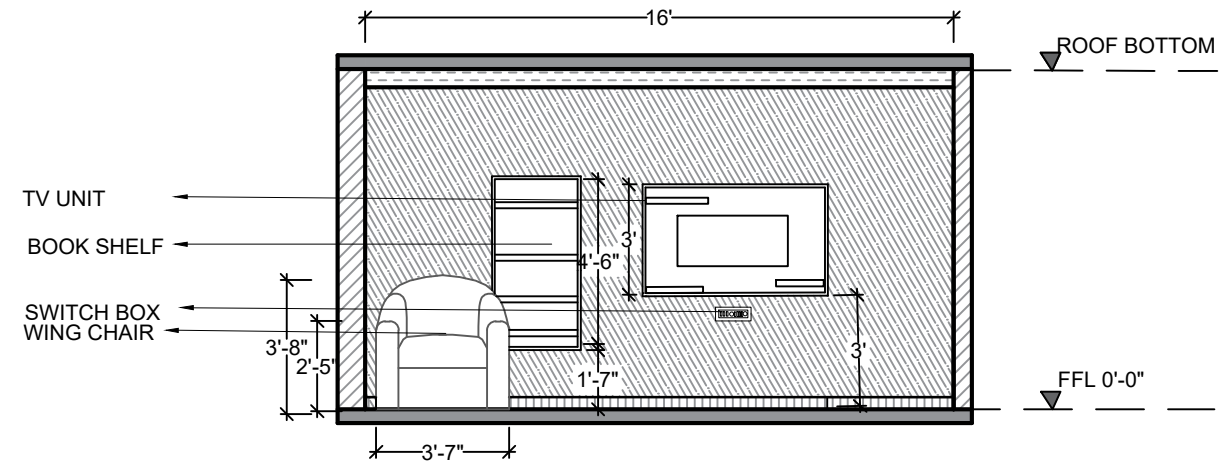

Floor Area : 1874 Sq.Ft

Proposed design at place NAMAKKAL

Client :

Name :SAMPREETHI.S

Registration No. :18PG01012

Year :2019

Module Name :RESIDENCE

ALL DIMENSIONS IN FEET AND INCHES

SCALE

**8A**

WALL ELEVATION D

WALL ELEVATION C

WALL ELEVATION B

WALL ELEVATION A