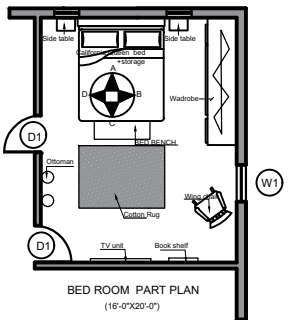

LEGENDS

- WR - WARDROBE
- D - DOOR
- W - WINDOW

4" THICKNESS SKIRTING FROM FFL  
Wall paint-nippon paint NIPPON HUSH WHITE NP OW 1003P

WR-WARDROBE WITH SLIDING DOORS

LAMINATE IS USED FOR WARDROBE

False ceiling

Floor Area : 1874 Sq.Ft

Proposed design at place NAMAKKAL

Client :

Name :SAMPREETHI.S

Registration No. :18PG01012

Year :2019

Module Name :RESIDENCE

ALL DIMENSIONS IN FEET AND INCHES

# BEDROOM- INTERNAL WALL ELEVATION

REMARKS