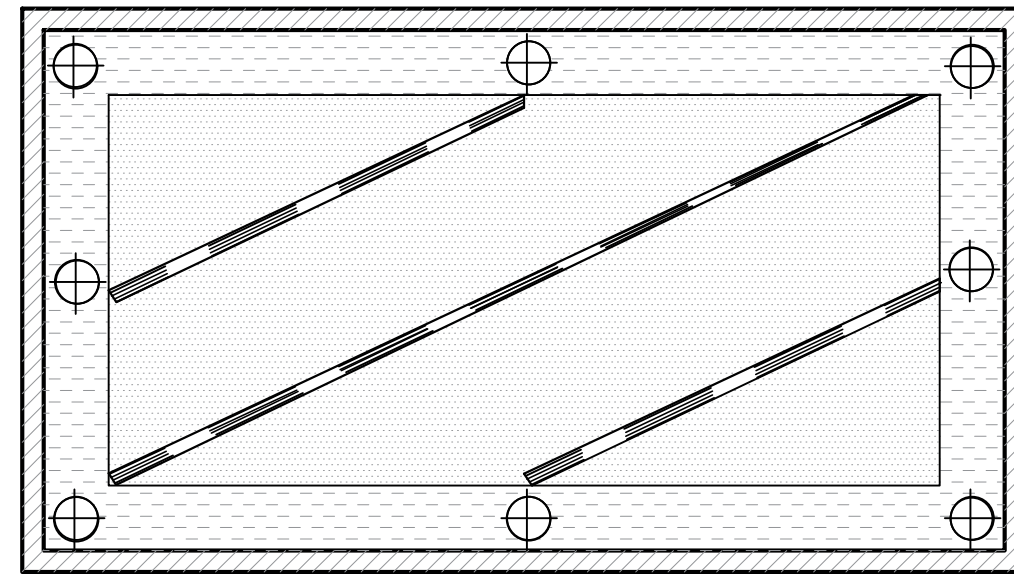

Module Name :RESIDENCE

ALL DIMENSIONS IN FEET AND  
INCHES

SCALE

**6**

LIVING ELECTRICAL  
LAYOUT

LIVING FALSE CEILING

LIVING FLOORING LAYOUT

LIVING PART PLAN

# LIVING - DETAIL DRAWING

REMARKS