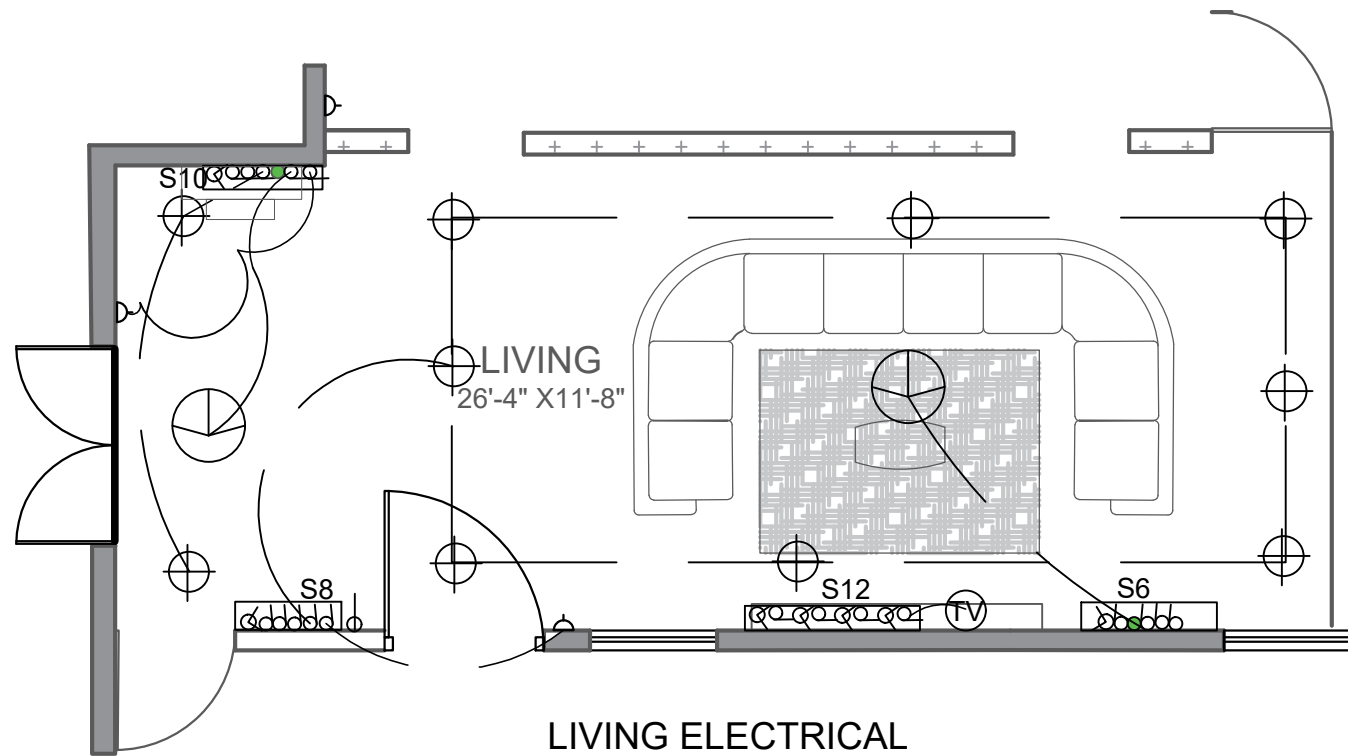

LEGENDS

 RAK TILE  
(2'-0" X 2'-0")

Floor Area : 1874 Sq.Ft

Proposed design at place  
NAMAKKAL

Client :

Name :SAMPREETHI.S

Registration No. :18PG01012

Year :2019

Module Name :RESIDENCE

ALL DIMENSIONS IN FEET AND  
INCHES

SCALE

**6**

LIVING ELECTRICAL  
LAYOUT

LIVING FALSE CEILING

LIVING FLOORING LAYOUT

LIVING PART PLAN

# LIVING - DETAIL DRAWING

REMARKS