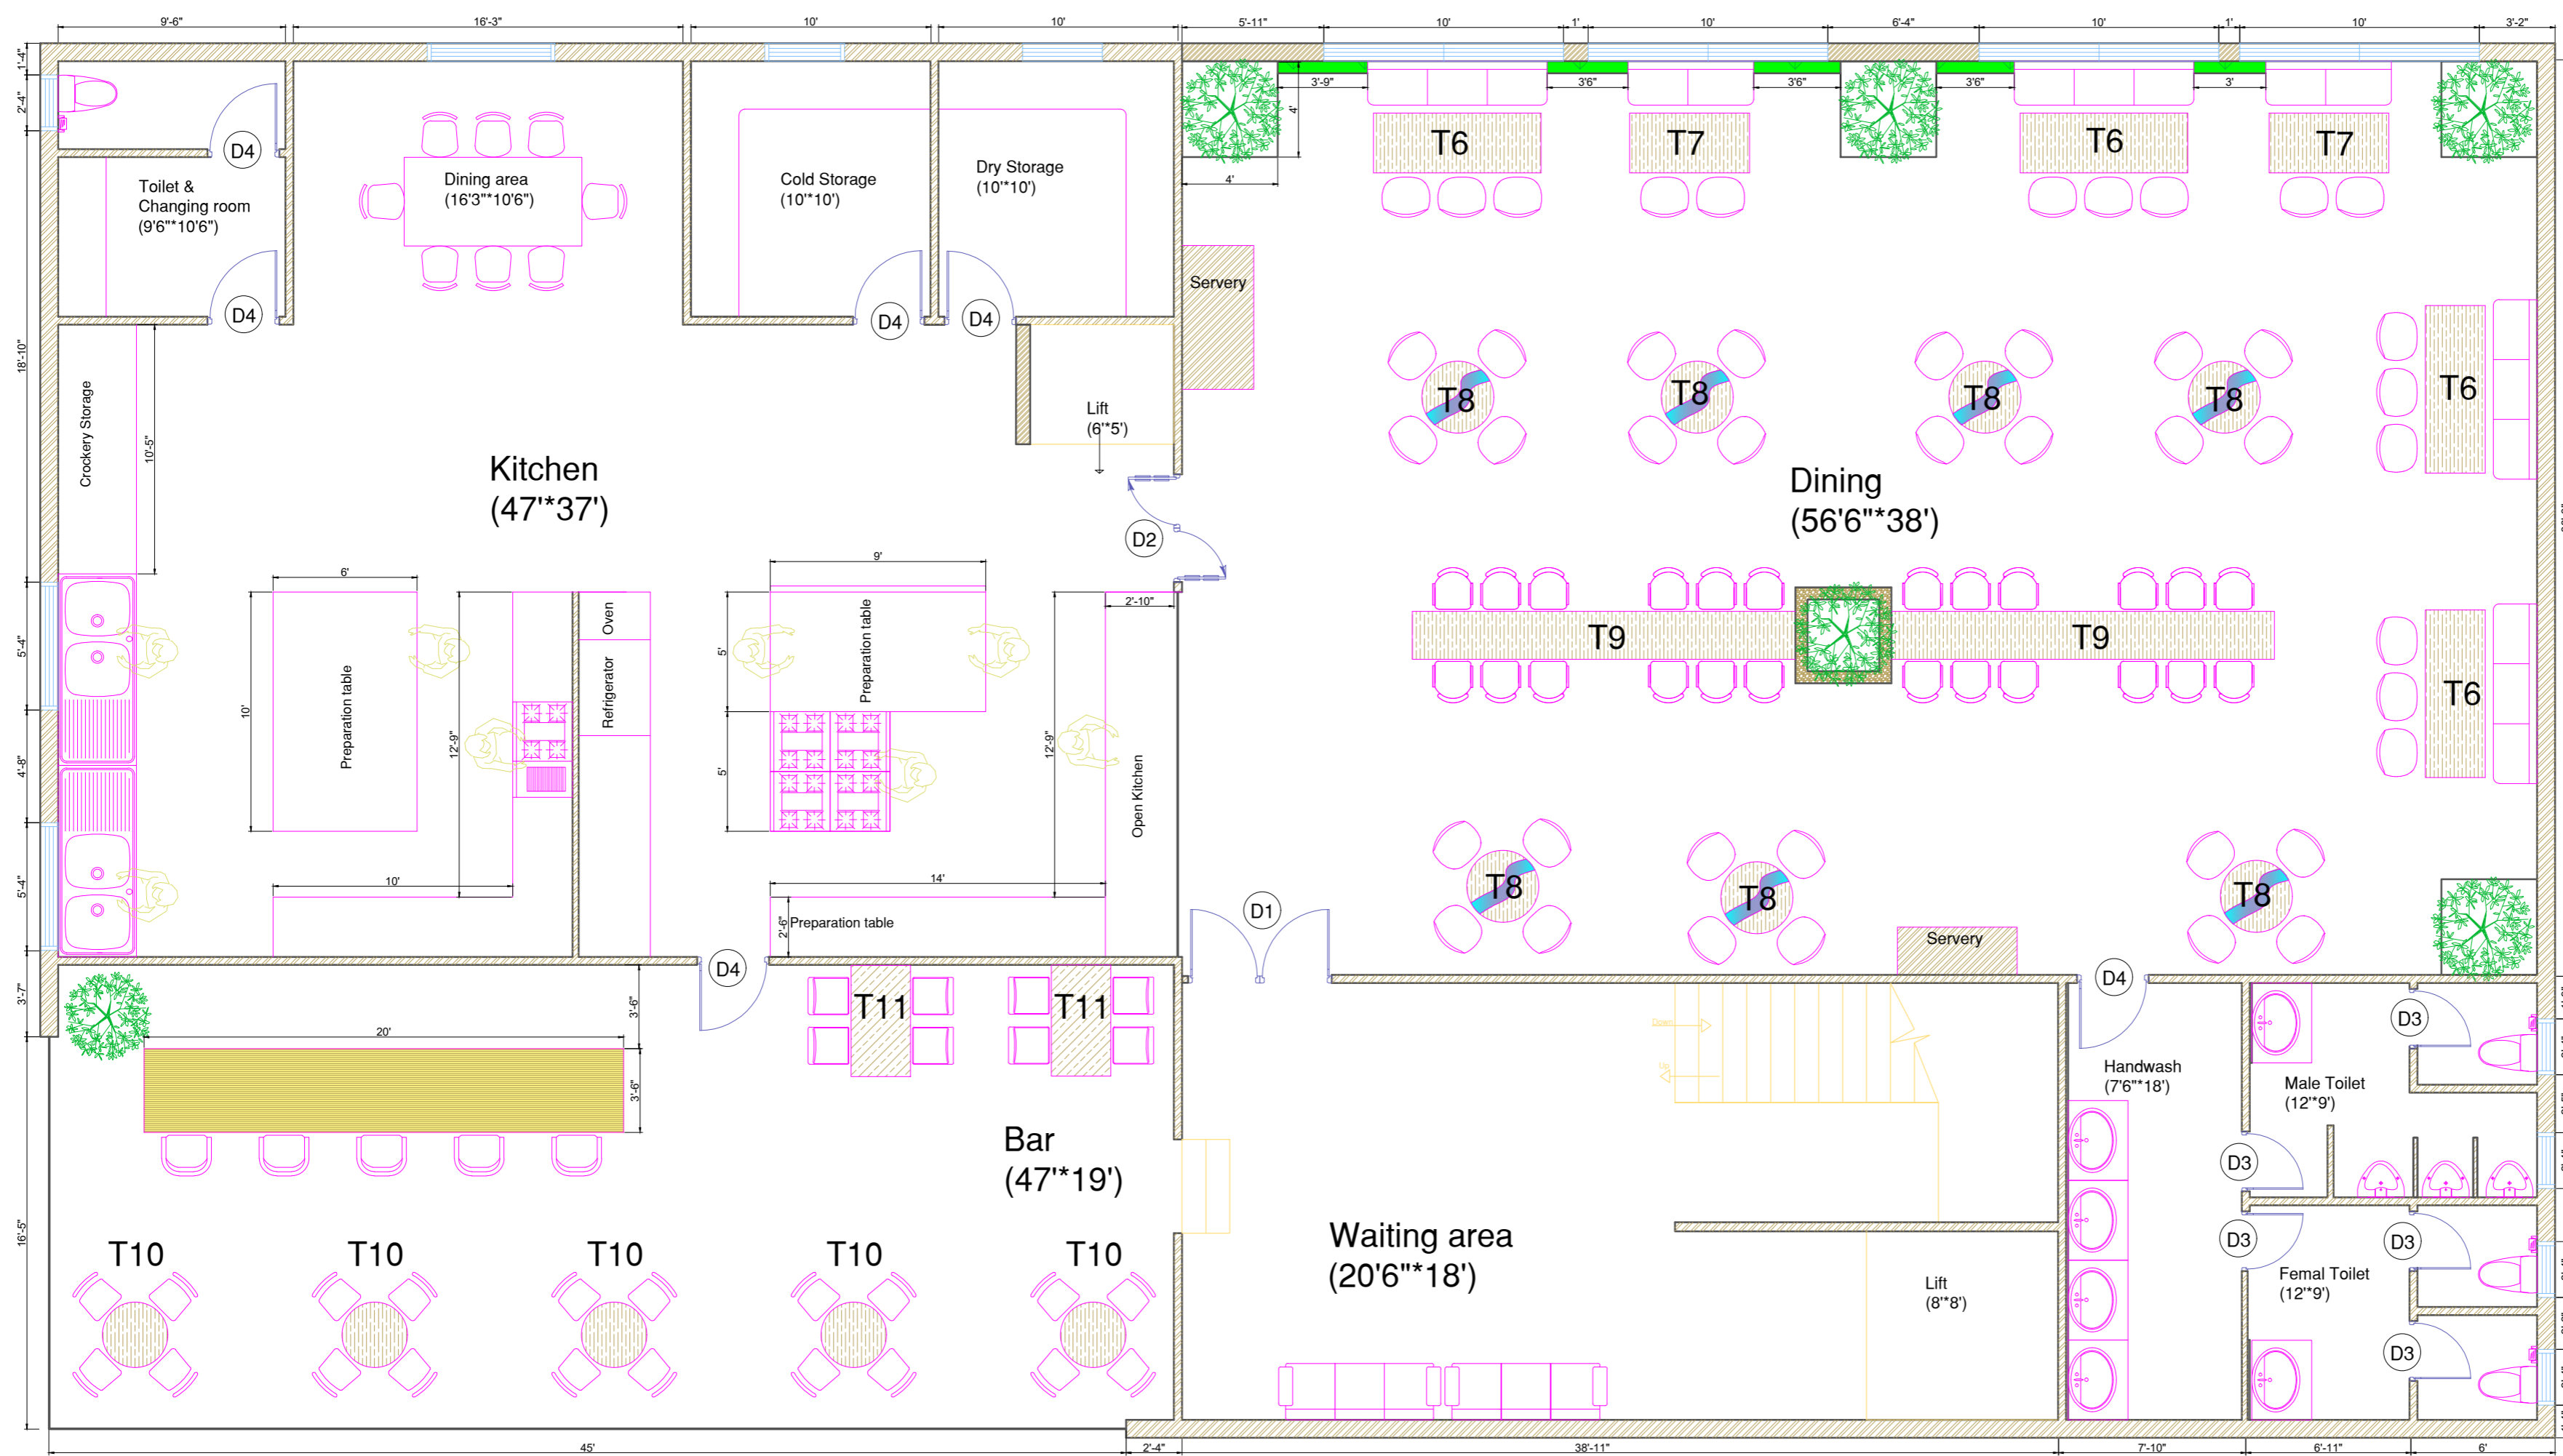

NOTES: All measurements are in feet and inches

LEGEND

- T6 70"x2'6"
- T7 5'0"x2'6"
- T8 3'0"(diameter)
- T9 16'0"x2'0"
- T10 3'0"(diameter)
- T11 5'0"x2'6"
- D1 6'0"x2"
- D2 4'6"x2"
- D3 2'6"x1'6"
- D4 3'0"x1'6"
- Wooden table top
- Brick wall
- Landscape
- Epoxy

PROJECT NAME: Restaurant

CLIENT NAME: Santhosh Bantiya

DRAWING NAME: First Floor Plan

NAME: Vigya.M

DATE: 25-03-19

SHEET NUMBER:

SCALE: 1:70

04