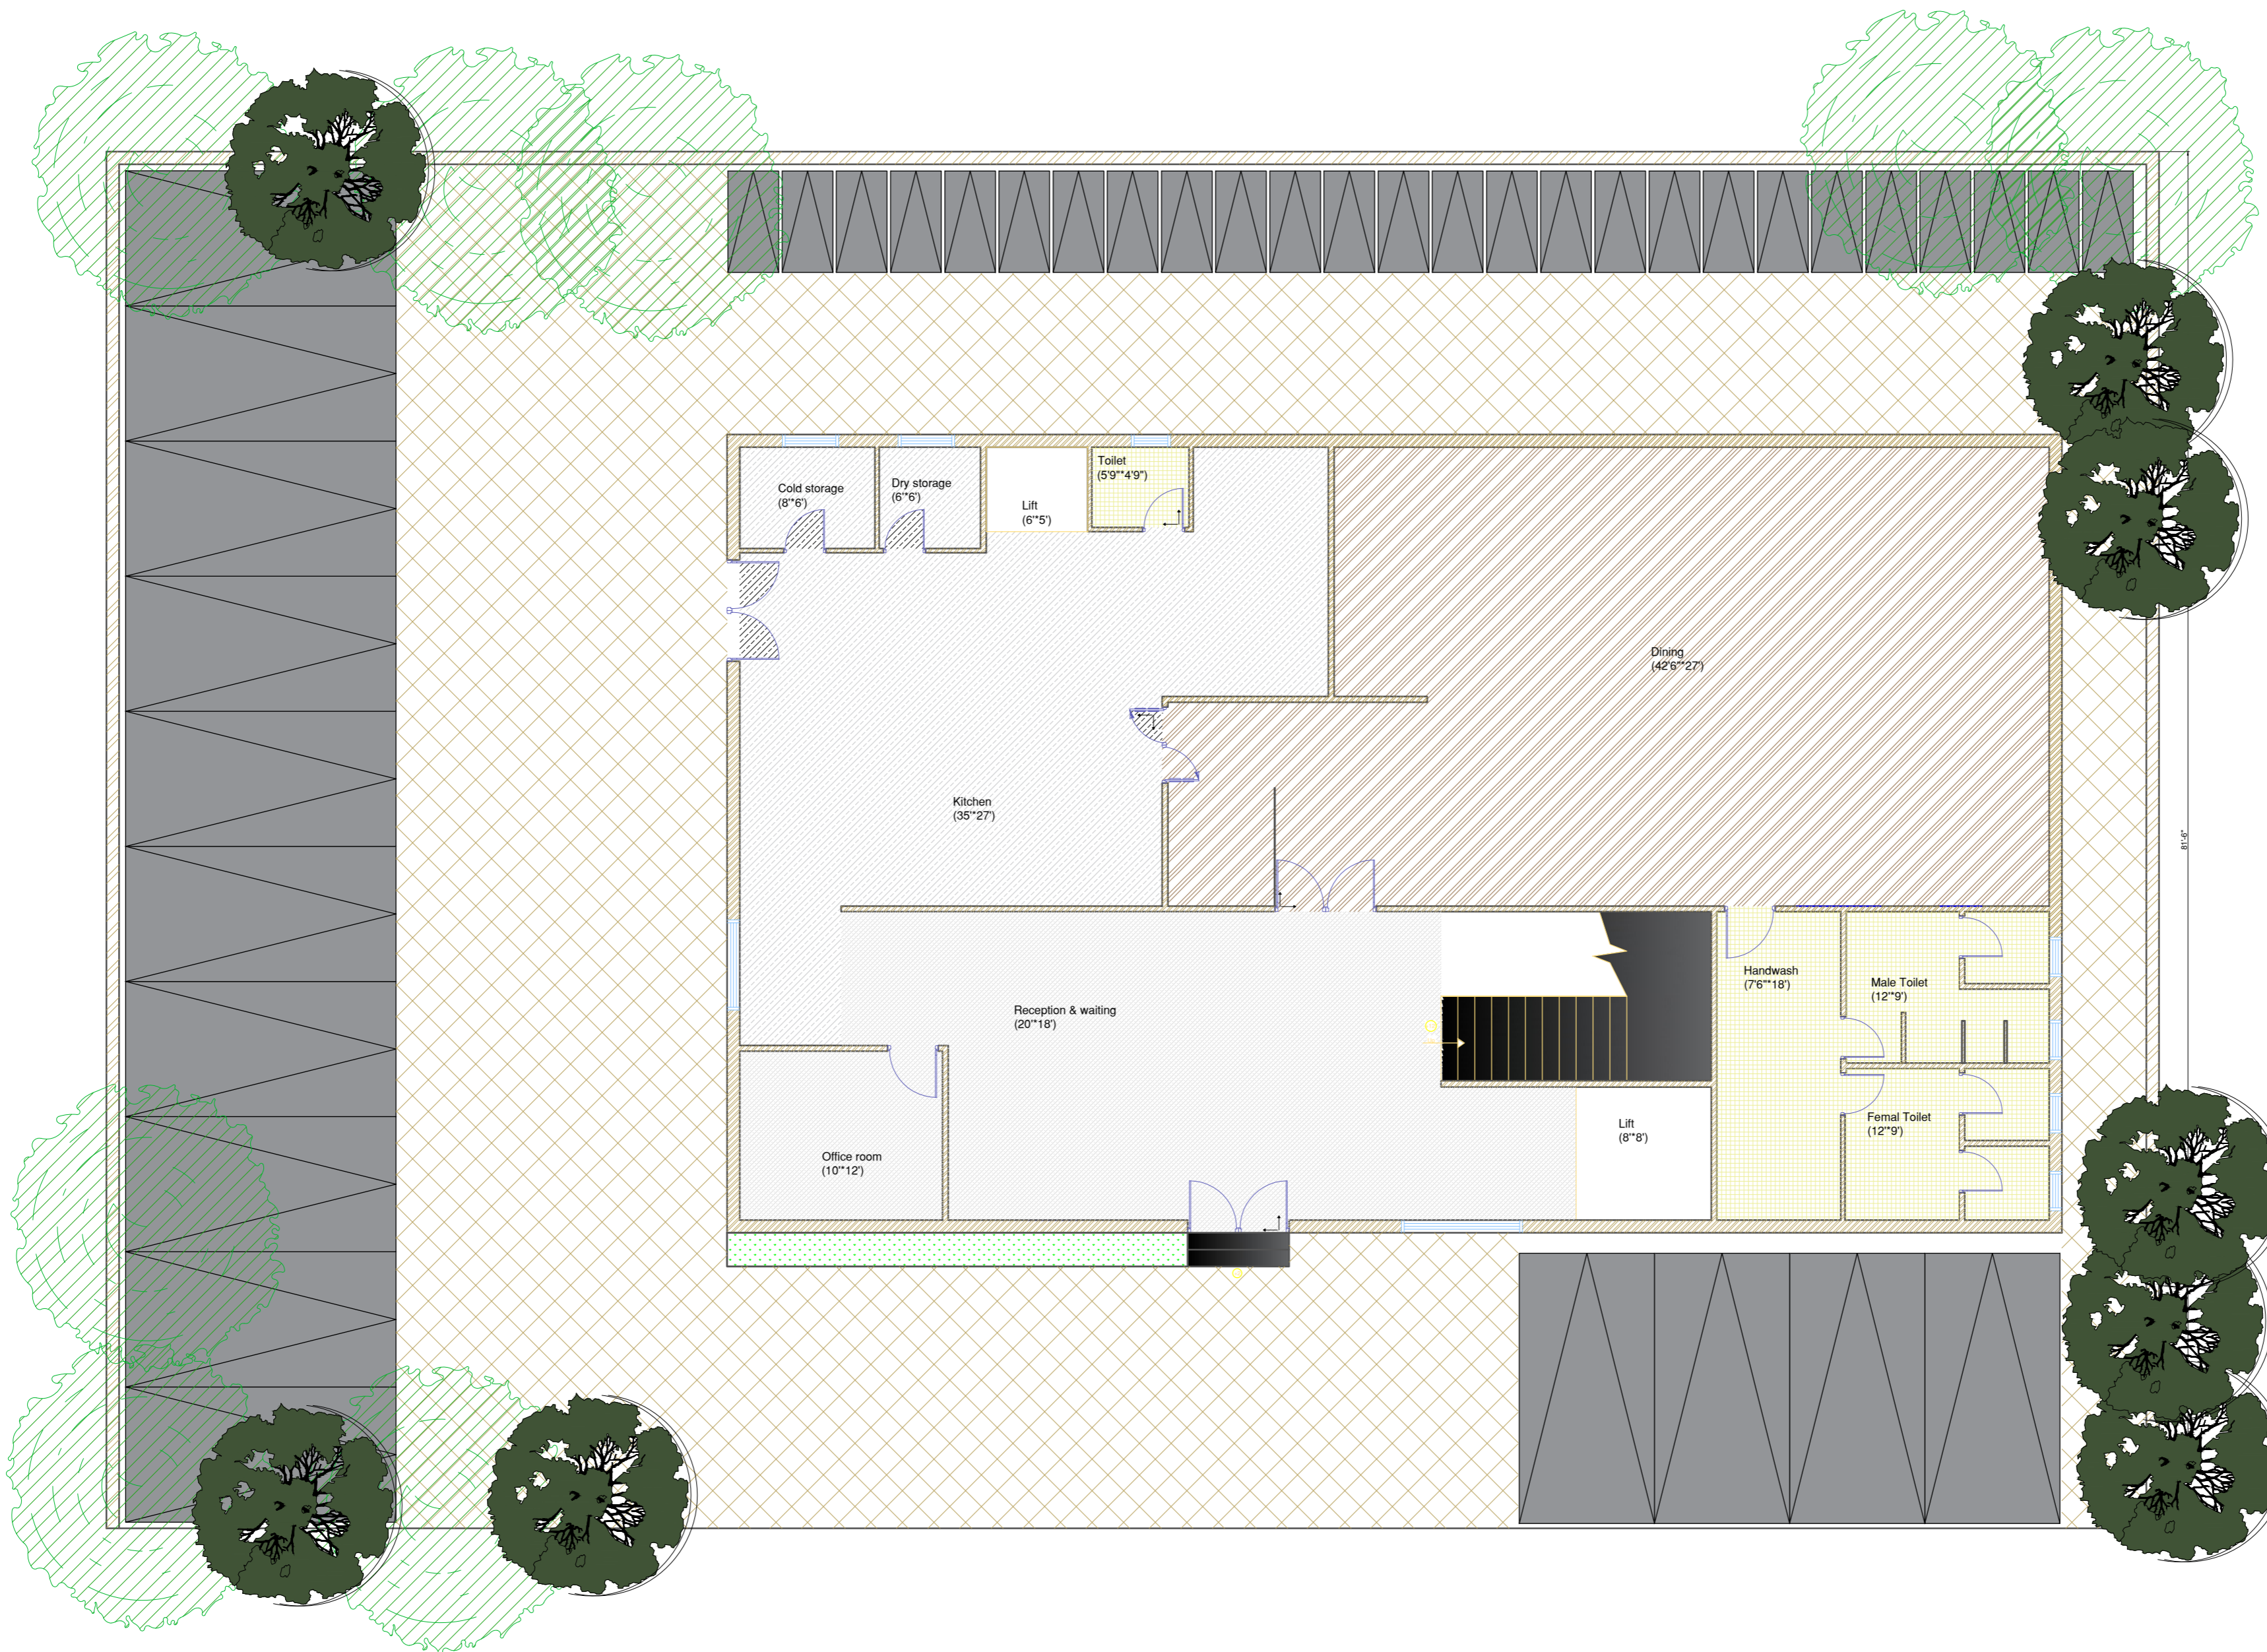

NOTES: All measurements are in feet and inches

**LEGEND**

- Pearl White Marble
- White tile
- Wooden Planks
- Stone tile
- Ceramic Tiles

PROJECT NAME: Restaurant

CLIENT NAME: Santhosh Bantiya

DRAWING NAME: Electrical Plan

NAME: Vigya.M

DATE: 25-03-19

SHEET NUMBER:

SCALE: 1:70

**06**