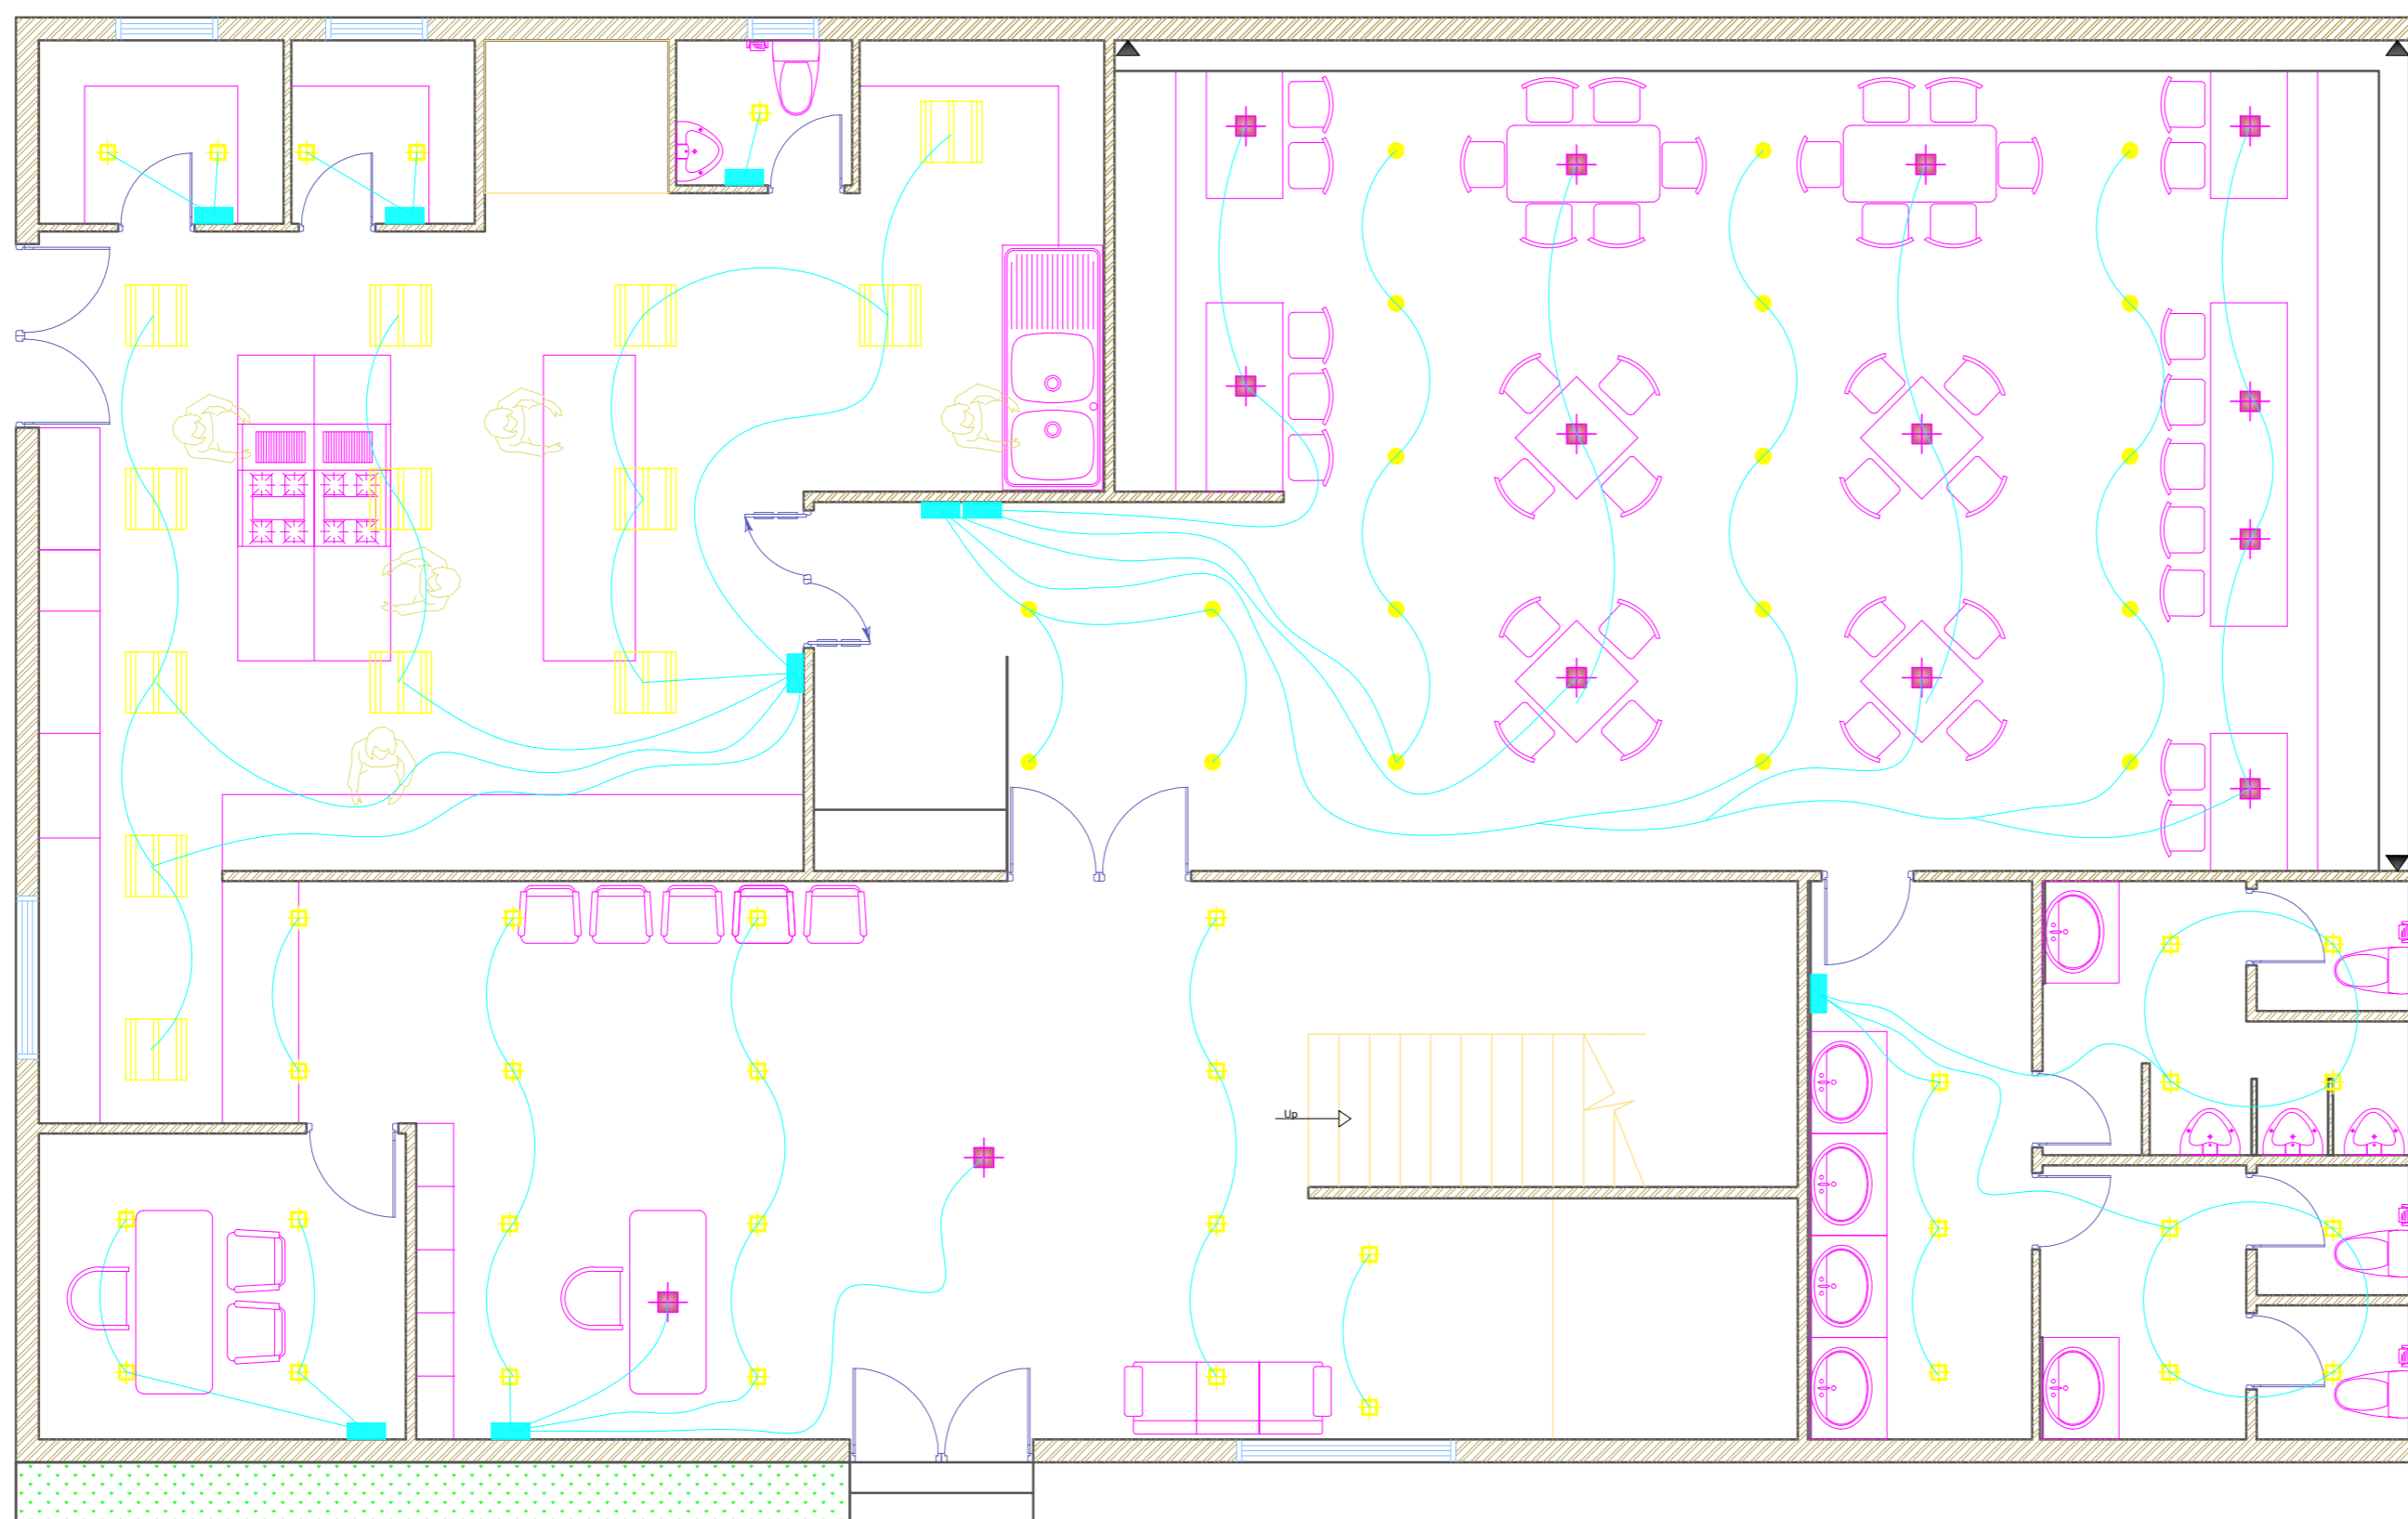

NOTES: All measurements are in feet and inches

LEGEND

- Switch Module
- Concealed square lights
- Concealed round lights
- Pendant lights
- Wire

PROJECT NAME: Restaurant

CLIENT NAME: Santhosh Bantiya

DRAWING NAME: Ground floor
Electrical Plan

NAME: Vigya.M

DATE: 25-03-19

SHEET
NUMBER:

SCALE: 1:70

08