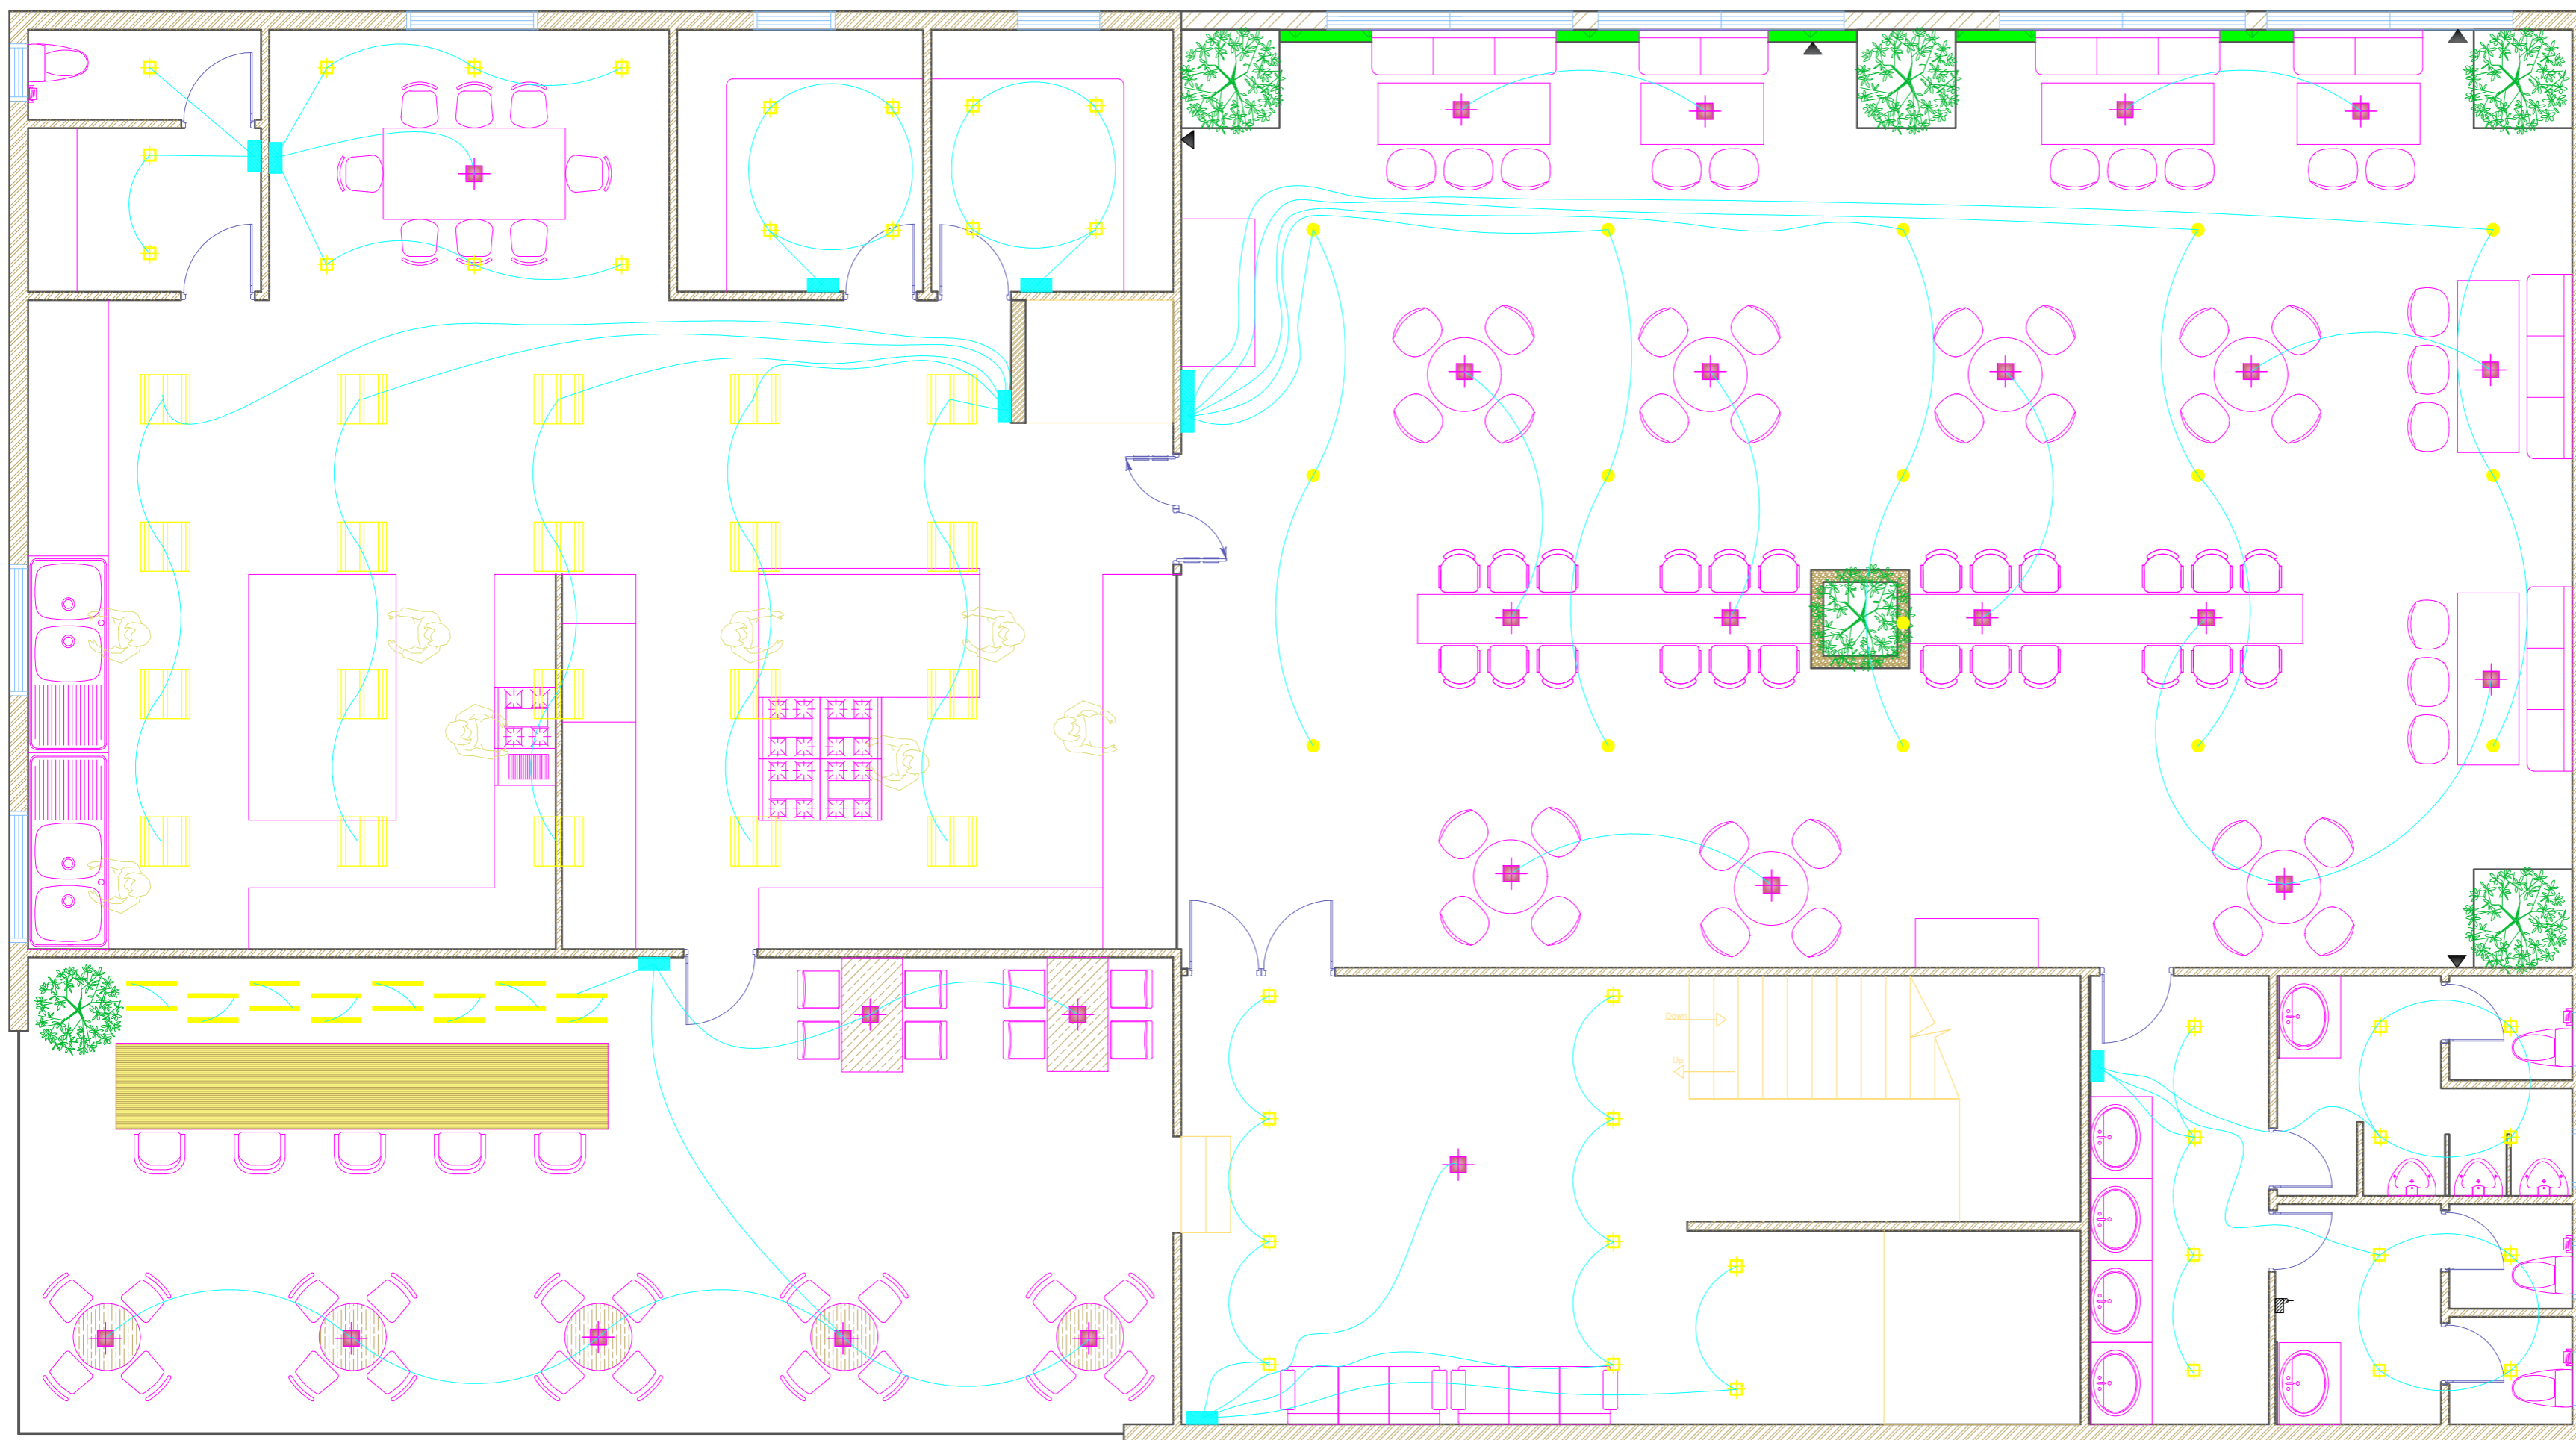

NOTES: All measurements are in feet and inches

LEGEND

- Switch Module
- Concealed square lights
- Concealed round lights
- Pendant lights
- Wire

PROJECT NAME: Restaurant

CLIENT NAME: Santhosh Bantiya

DRAWING NAME: First floor Electrical Plan

NAME: Vigya.M

DATE: 25-03-19

SHEET NUMBER:

SCALE: 1:70

09