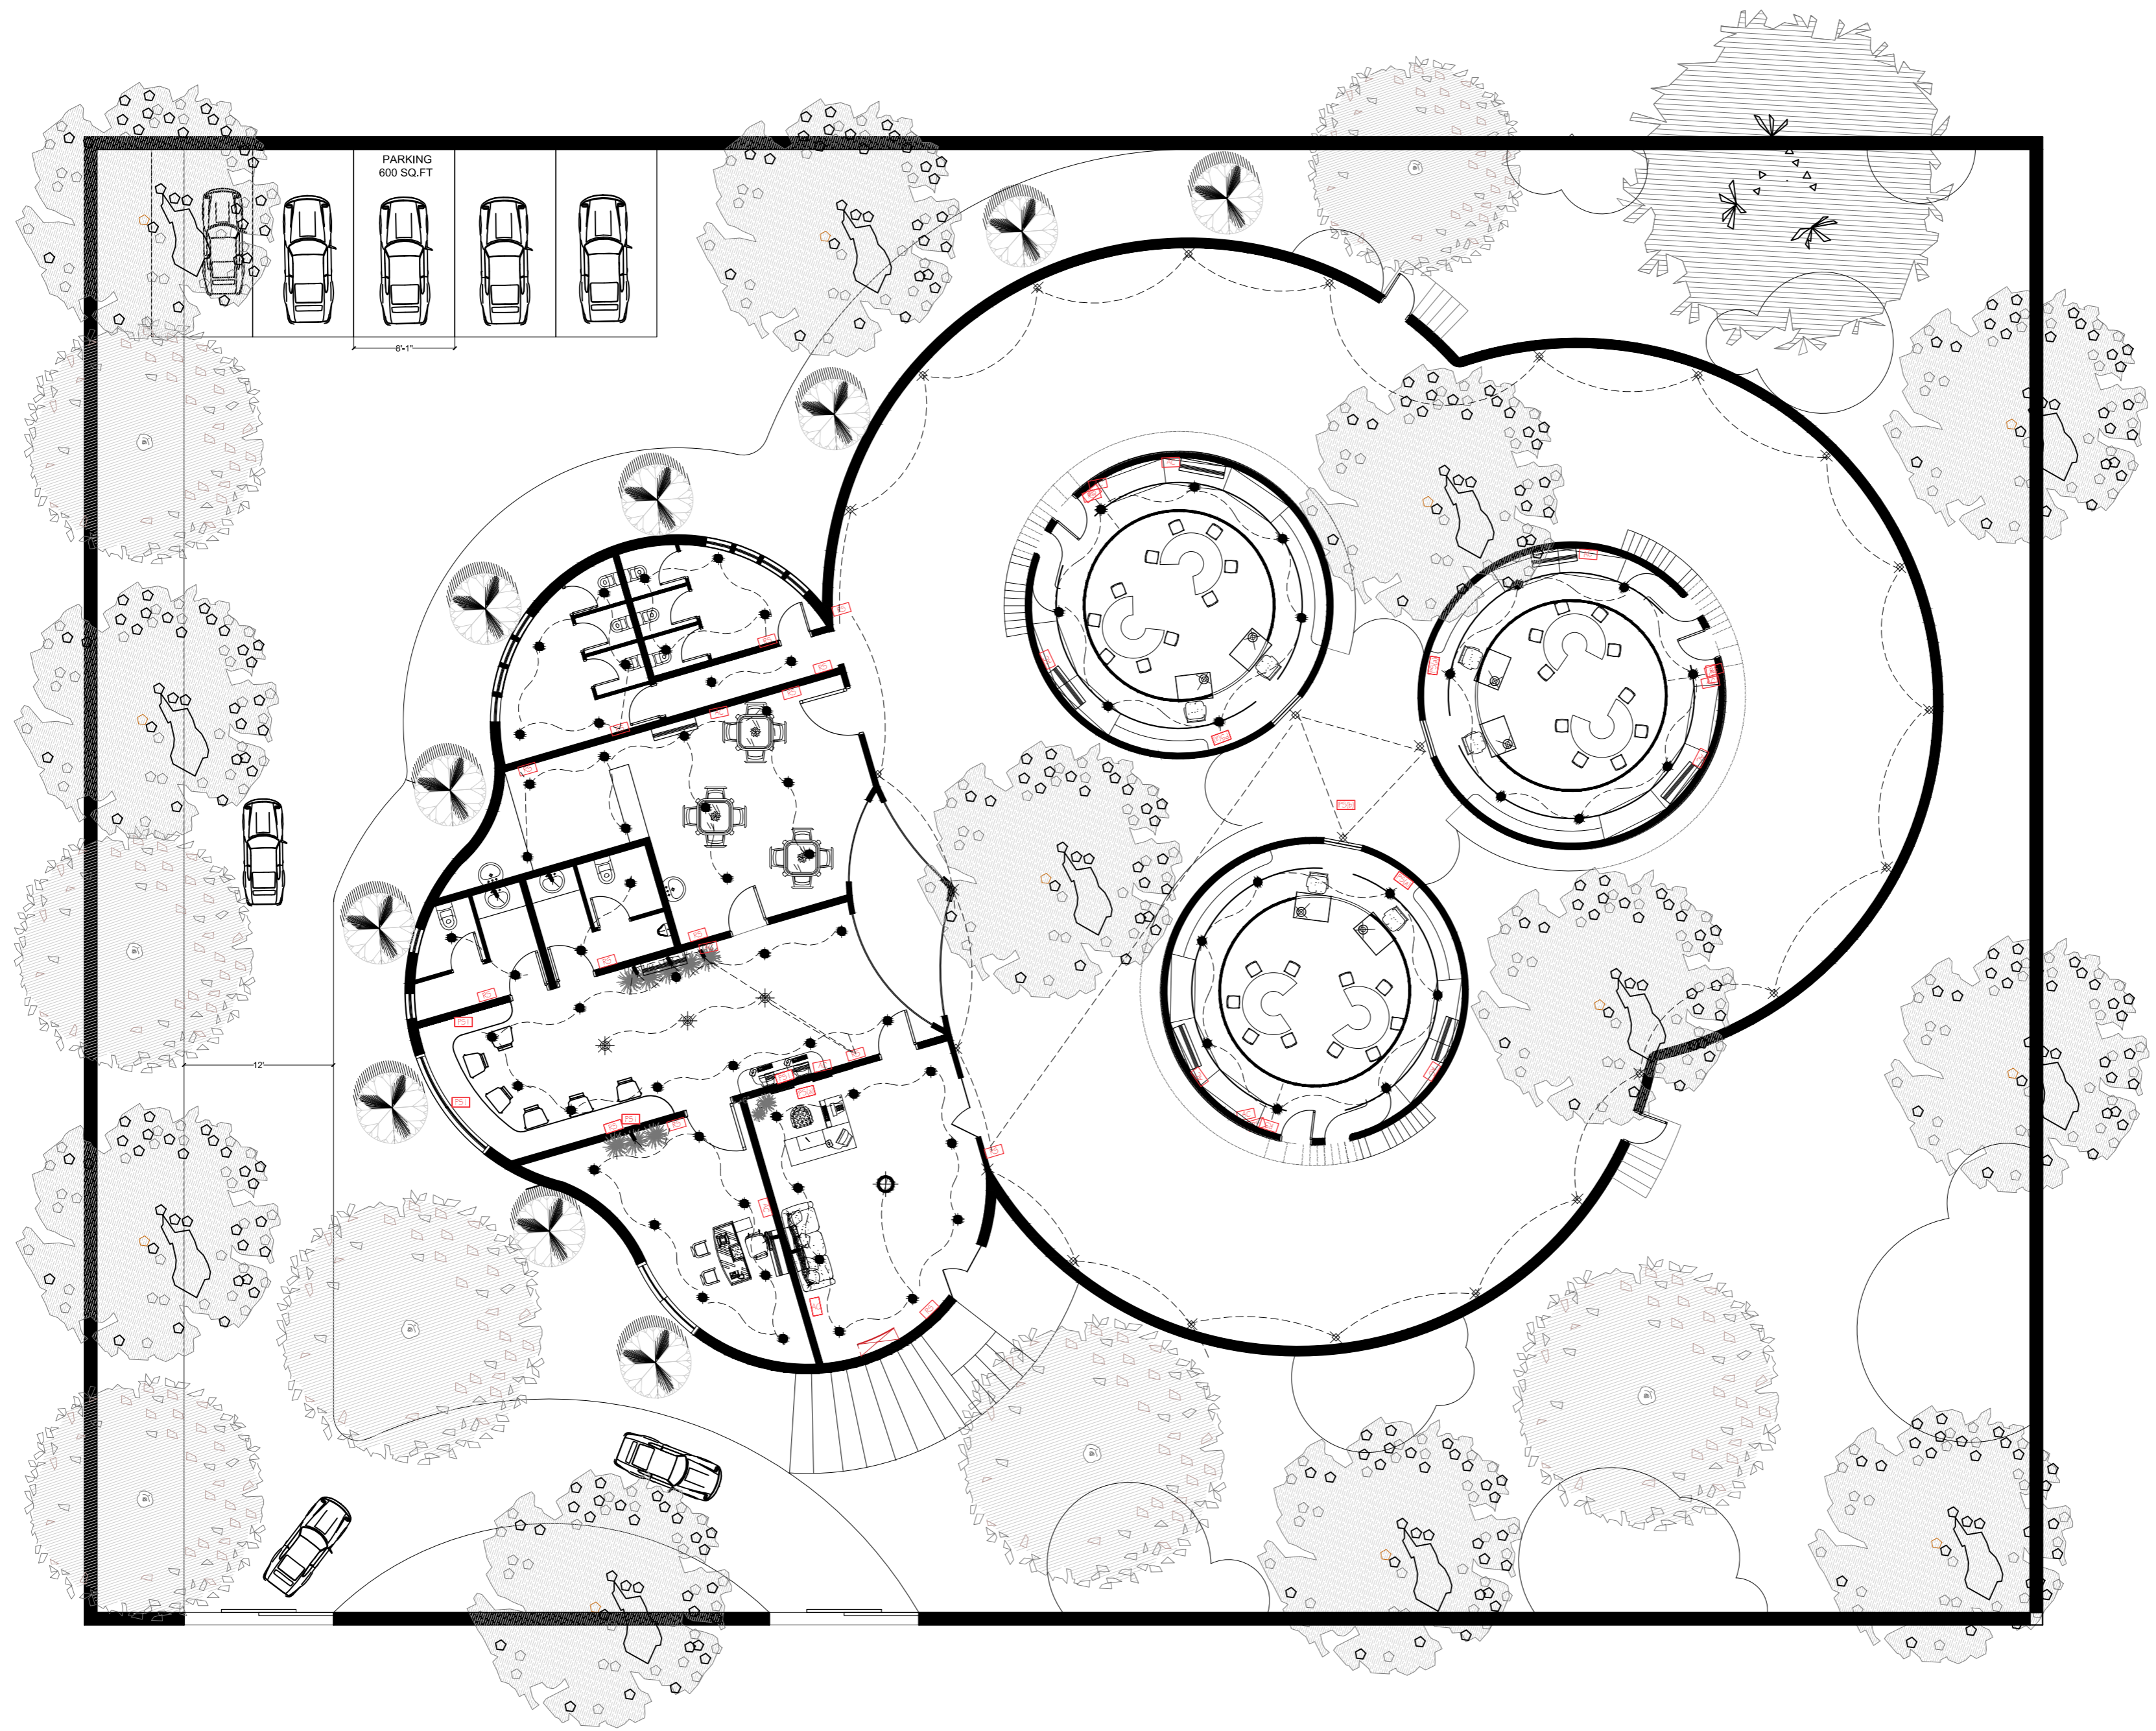

NOTES:  
ALL THE UNITS ARE IN FEET 4 INCHES  
TOTAL SITE AREA : 1 8000 SQ.FT  
BUILT UP AREA: 1 0000 SQ.FT

**LEGEND:**

NO	SYMBOLS	DISCRIPTION	WATTS	NOS
1		PHILIPS Hanging Light 400mm R code:E39	70w	1
2		PHILIPS Round LED Concealed Light	12w	60
3		LED Spot Light code:KI-TLO11	5w	1
4		Cool White LED Wall Mounted Light	40w	1
5		PHILIPS Aluminum Profile LED Strip Light	adjustable	1
6		PHILIPS Hanging Light 400mm R code:E40	30w	3

**HVAC:**

1		Hitachi multi-color AC Indoor Unit	1 ton	8
---	--	---------------------------------------	-------	---

**Power Socket legends**

SYMBOLS/ MODEL	DISCRIPTION	HEIGHT
	3M Electrical SWITCH	5' 0"
	3M 6A SOCKET WITH SWITCH	1'
	3M 20A SOCKET WITH SWITCH	7'
	3M 6A SOCKET WITH SWITCH	5'

**PROJECT NAME:**

Play School Design

**CLIENT NAME:**

POD Play School

**DRAWING NAME:**

Electric layout

**NAME:**

Yusuf. Aliasgar. Sadriwala

**DATE:**

23/04/2019

**SHEET NUMBER:**

**04**

**SCALE**

1 : 120